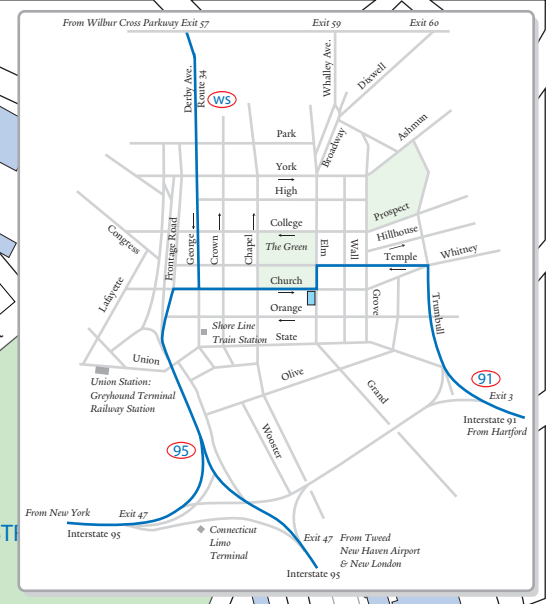

YALE NATIONAL INITIATIVE

to strengthen teaching in public schools

MAPS AND DIRECTIONS

■ YALE NATIONAL INITIATIVE AND YNHTI ■ YALE UNIVERSITY □ LOCAL BUSINESSES AND MUNICIPAL BUILDINGS

FROM THE SOUTH: Take Interstate 95 to exit 47, "Downtown New Haven Left Lane." Take the first exit to the right, North Frontage Road. At the first light turn right onto Church Street.

FROM THE EAST: Take Interstate 95 to Exit 47, "34 West - Downtown New Haven." Take the first exit to the right, North Frontage Road. At the first light turn right onto Church Street.

FROM THE NORTH: Take Interstate 91 to exit 3, "Trumbull Street." At the third light turn left onto Temple Street.

FROM THE WEST: From the Wilbur Cross Parkway take exits 47, 59, or 60 for downtown New Haven.

YALE NATIONAL INITIATIVE
195 Church Street
11th Floor
New Haven, CT 06510
1(203) 432-1080