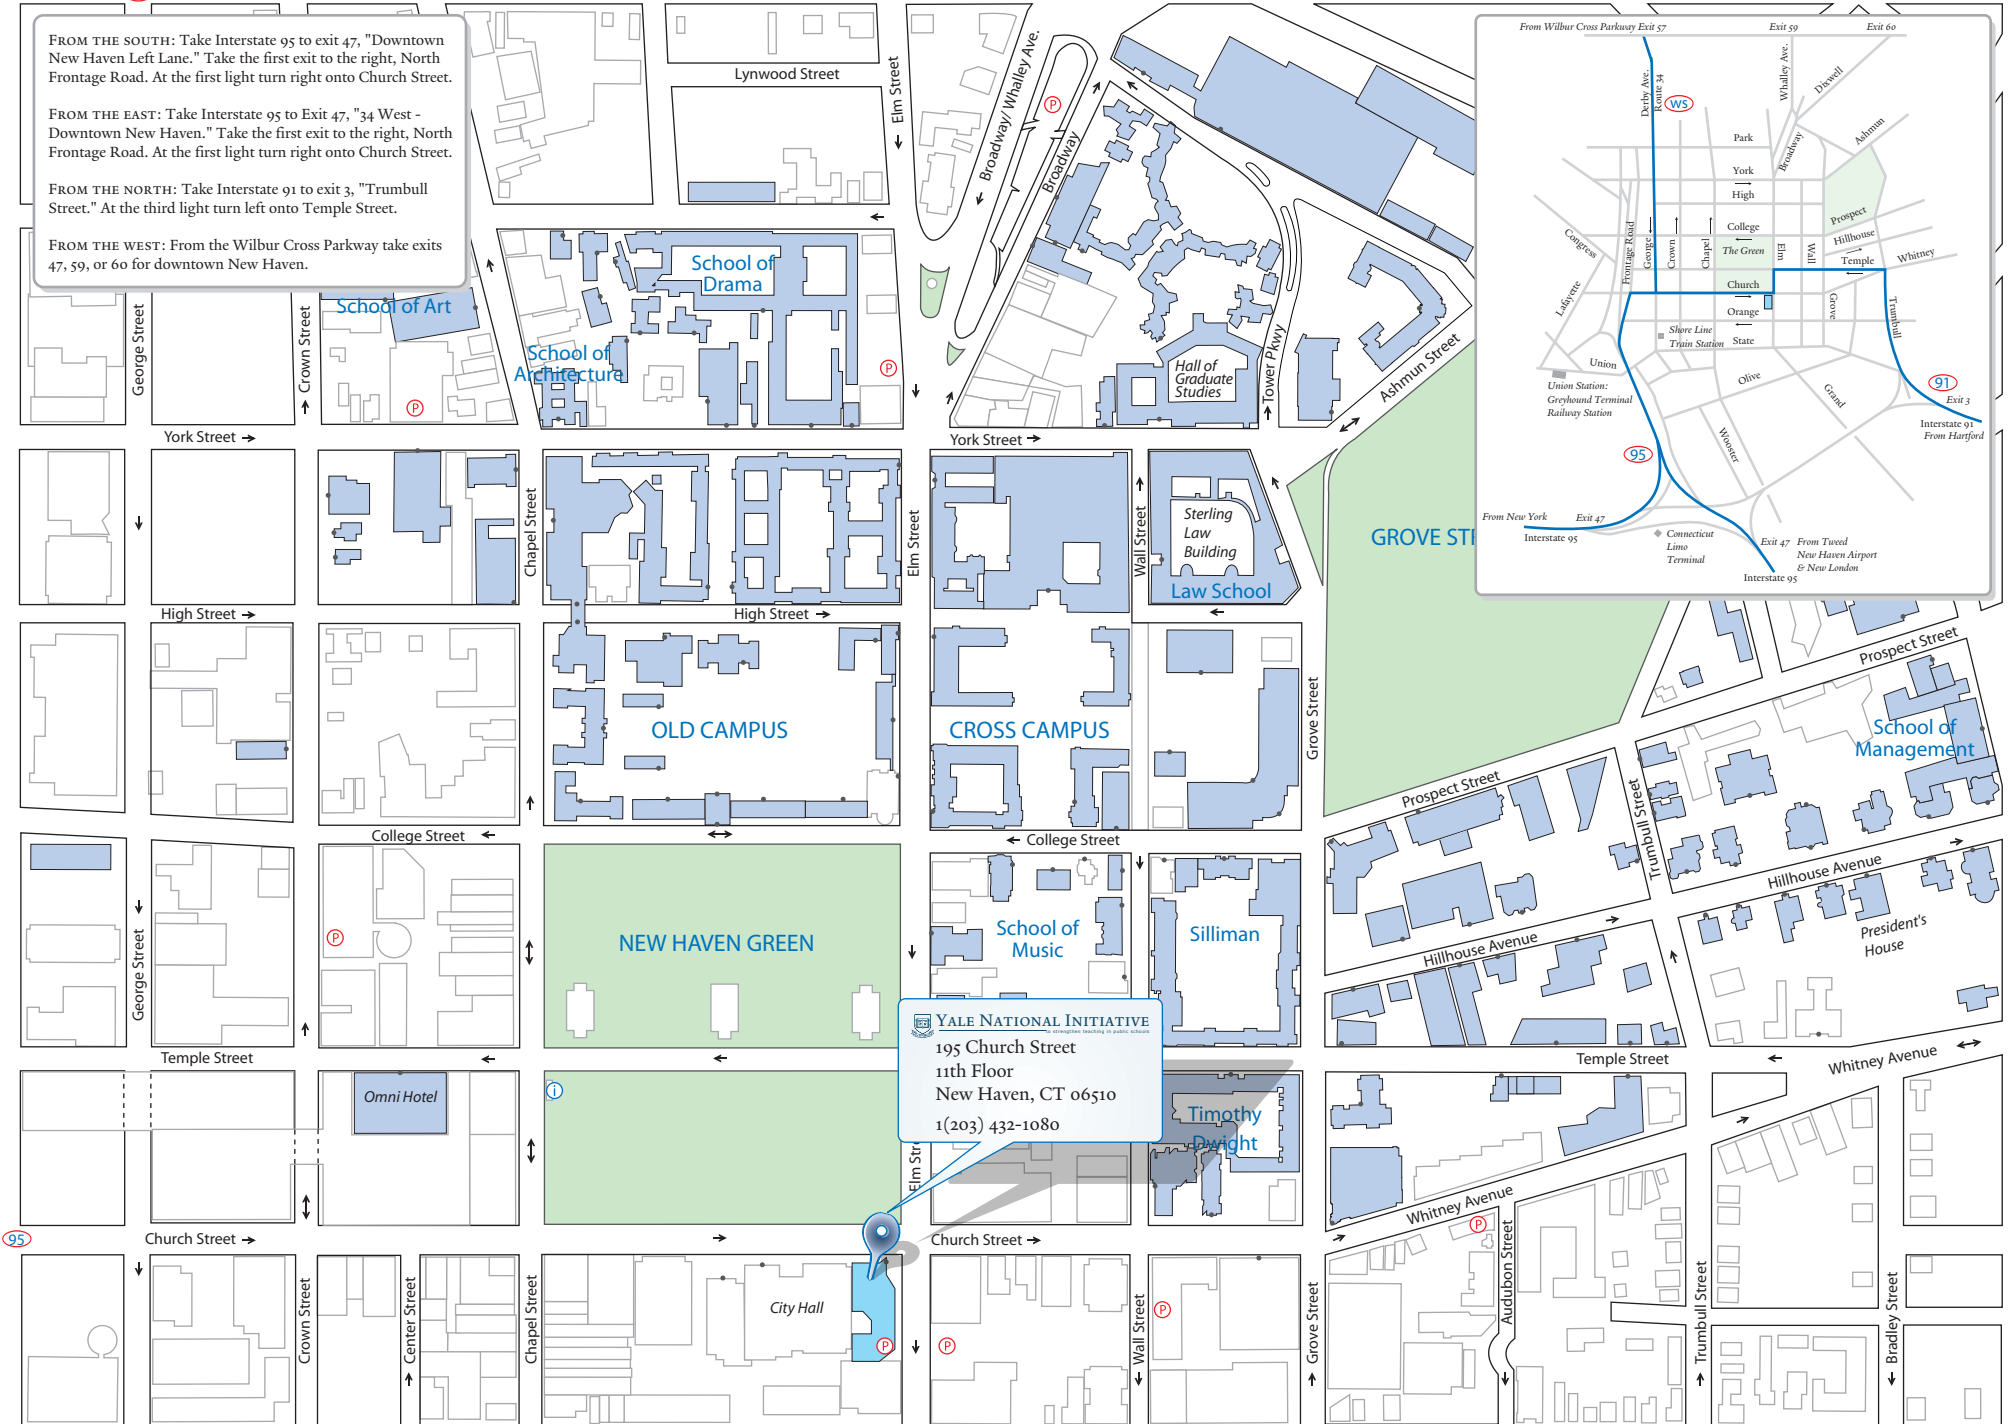

YALE NATIONAL INITIATIVE

to strengthen teaching in public schools

MAPS AND DIRECTIONS

■ YALE NATIONAL INITIATIVE AND YNHTI ■ YALE UNIVERSITY □ LOCAL BUSINESSES AND MUNICIPAL BUILDINGS

FROM THE SOUTH: Take Interstate 95 to exit 47, "Downtown New Haven Left Lane." Take the first exit to the right, North Frontage Road. At the first light turn right onto Church Street.

FROM THE EAST: Take Interstate 95 to Exit 47, "34 West - Downtown New Haven." Take the first exit to the right, North Frontage Road. At the first light turn right onto Church Street.

FROM THE NORTH: Take Interstate 91 to exit 3, "Trumbull Street." At the third light turn left onto Temple Street.

FROM THE WEST: From the Wilbur Cross Parkway take exits 47, 59, or 60 for downtown New Haven.

YALE NATIONAL INITIATIVE
195 Church Street
11th Floor
New Haven, CT 06510
1(203) 432-1080